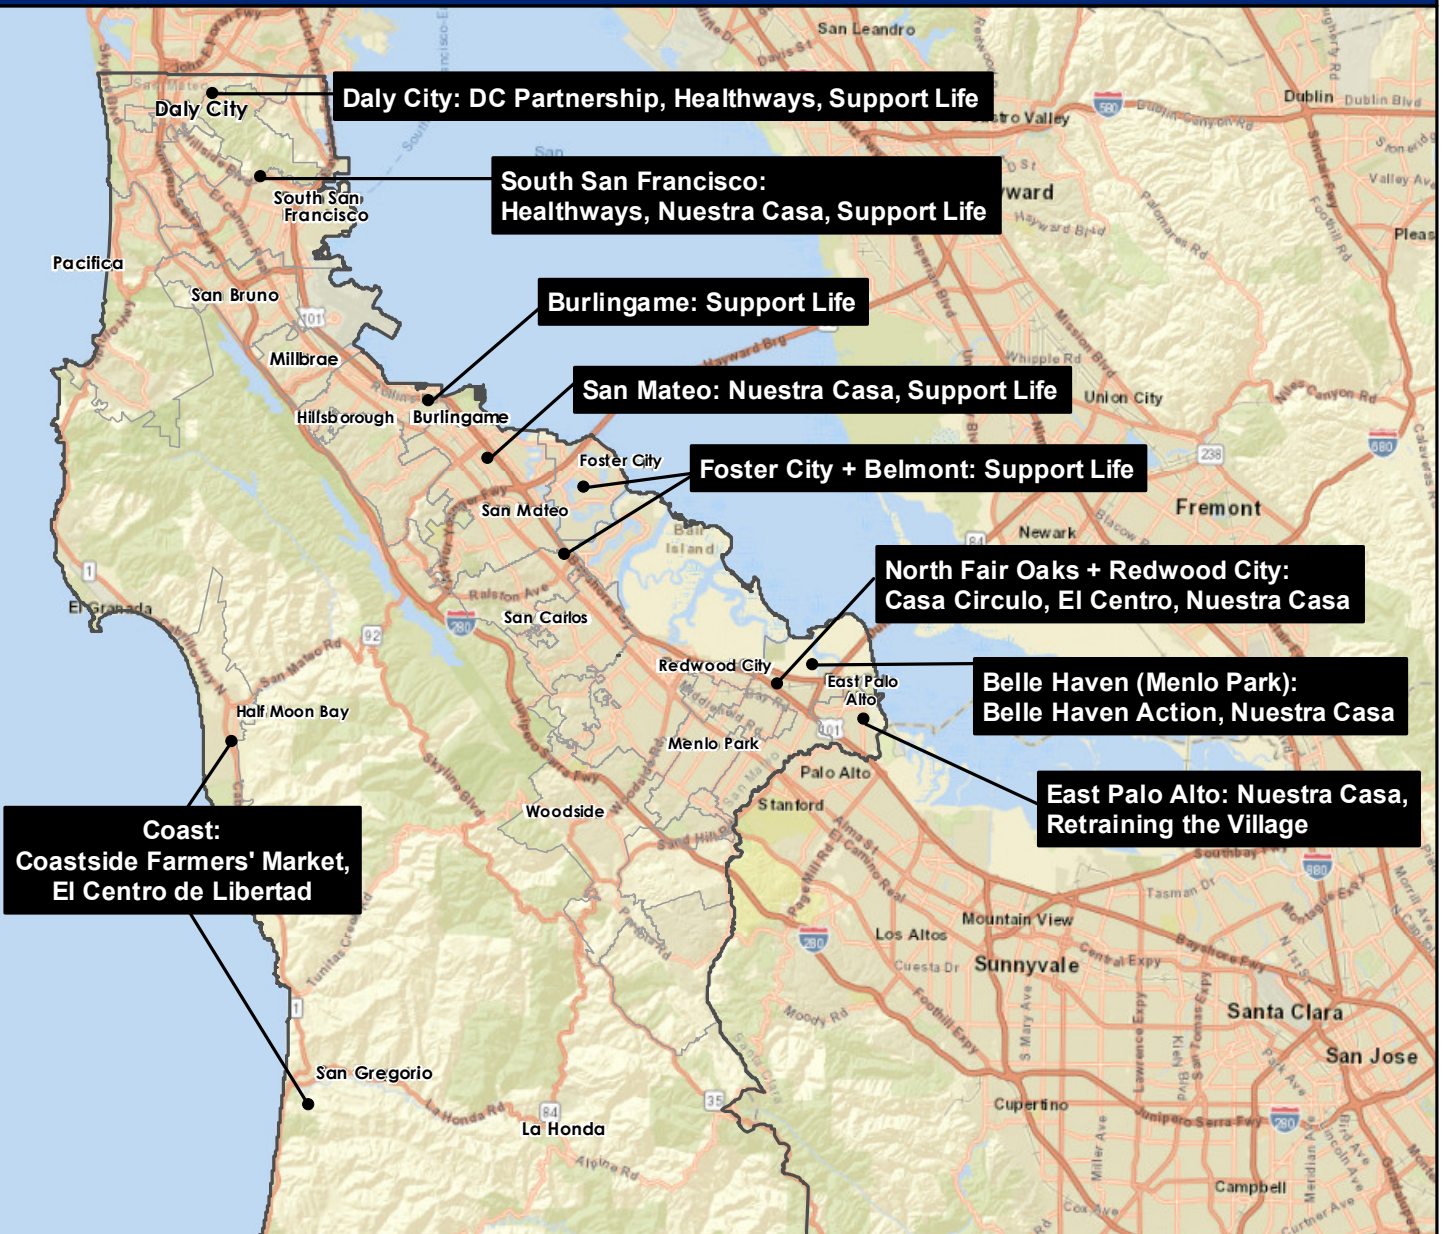

SAN MATEO COUNTY

EMERGENCY RENT ASSISTANCE PROGRAM OUTREACH

Organization	Communities Targeting							
	African American	Arabic-Speaking	Asian	Latinx	Low-Income	Pacific Islander	Philipino	Urdu-Speaking
Belle Haven Action	X				X			
Casa Circulo				X	X			
Coastside Farmers' Market				X	X			
Daly City Partnership					X			
El Centro de Libertad				X	X			
HealthWays			X		X	X	X	
Nuestra Casa	X			X	X	X		
Retraining the Village	X				X			
Support Life Foundation		X		X	X		X	X